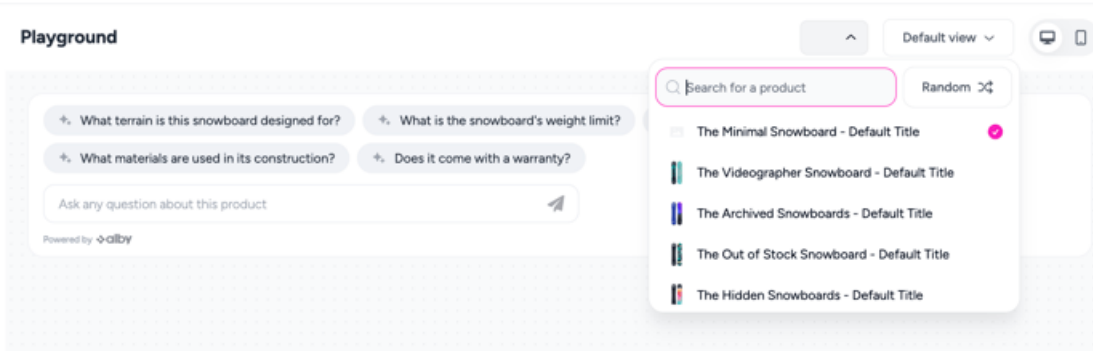

# The alby Playground

Last Modified on 05/13/2025 4:24 pm EDT

You can access the alby Playground in two places within the UI:

## Widgets

In the Widgets Section, you can access the Playground. From here you can select Random or specific products and even visualize in desktop and mobile formats.